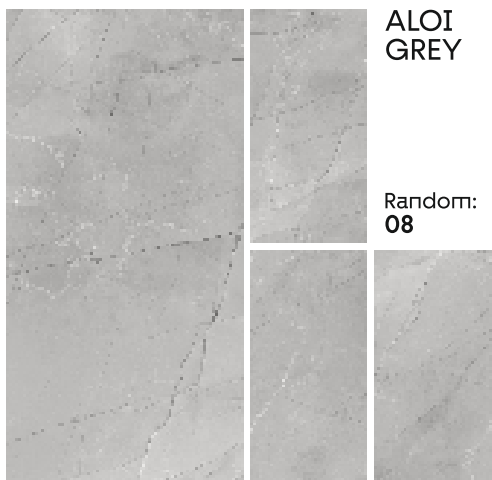

RESIDENTIAL

COMMERCIAL

WALL

FLOOR

300X600MM

300X
600MM