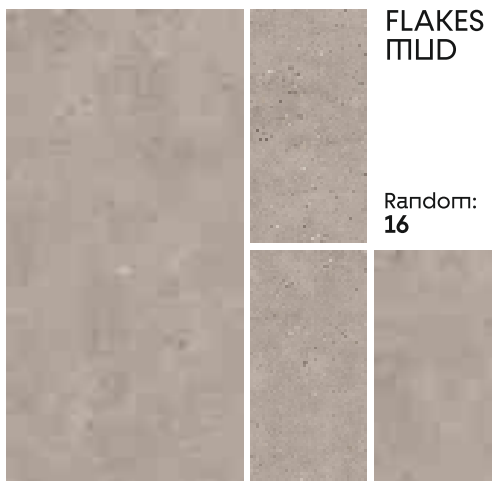

RESIDENTIAL

COMMERCIAL

WALL

FLOOR

300X600mm

300X
600mm