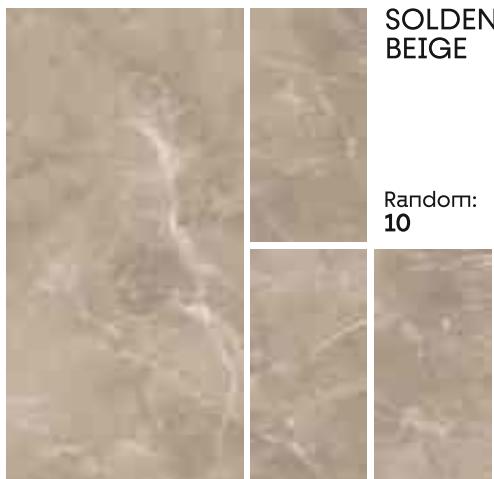

300X  
600MM

RESIDENTIAL

COMMERCIAL

WALL

FLOOR

300X600MM

300X  
600MM

**Carving**  
TILES