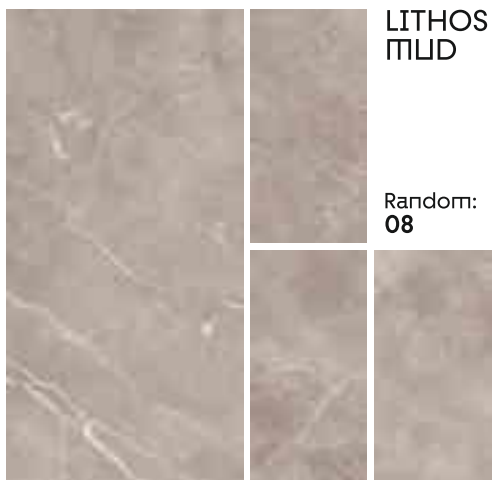

Inspiring  
Innovation

**Carving**  
Finish

300X  
600MM

RESIDENTIAL

COMMERCIAL

WALL

FLOOR

300X600MM