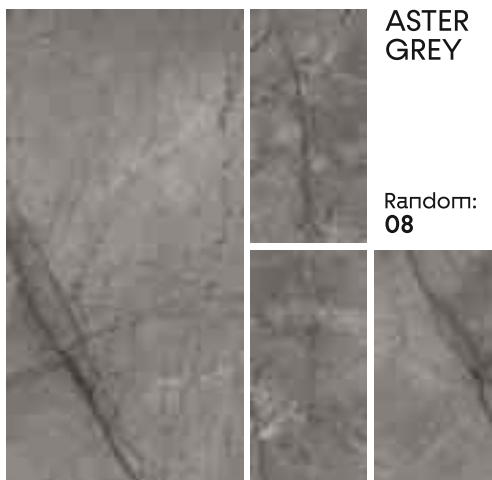

Inspiring  
Innovation

**Carving**  
Finish

300X  
600MM

RESIDENTIAL

COMMERCIAL

WALL

FLOOR

300X600mm