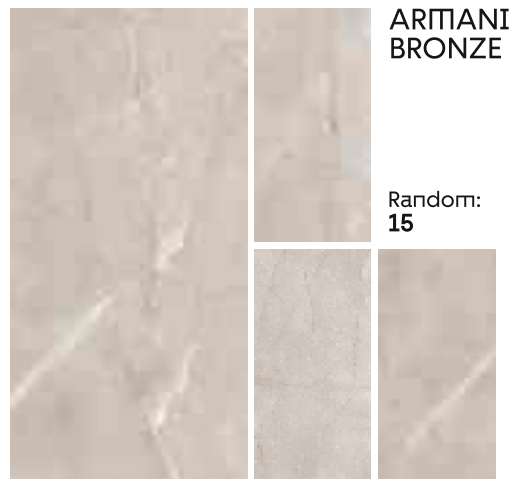

RESIDENTIAL

COMMERCIAL

WALL

FLOOR

300X600MM

300X
600MM