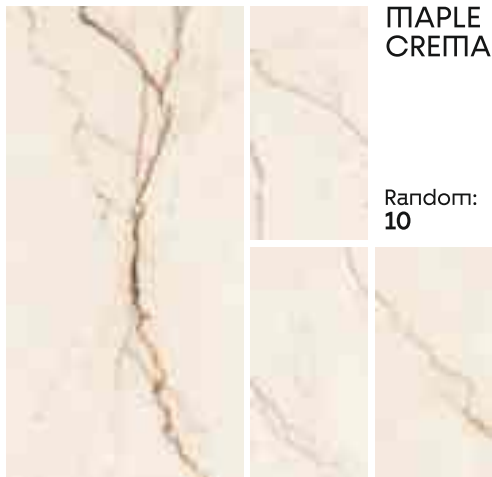

RESIDENTIAL

COMMERCIAL

WALL

FLOOR

300X600MM

300X
600MM