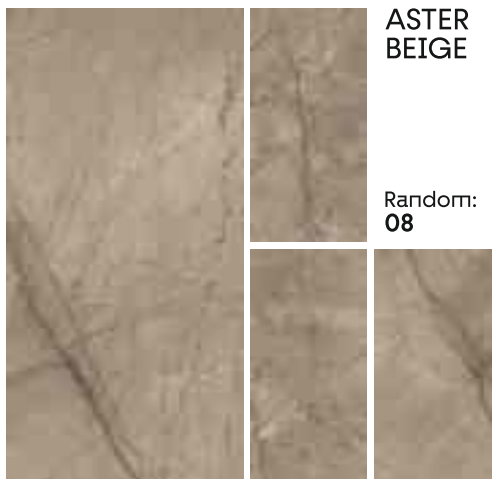

Inspiring  
Innovation

**Carving**  
Finish

300X  
600MM

RESIDENTIAL

COMMERCIAL

WALL

FLOOR

300X600mm