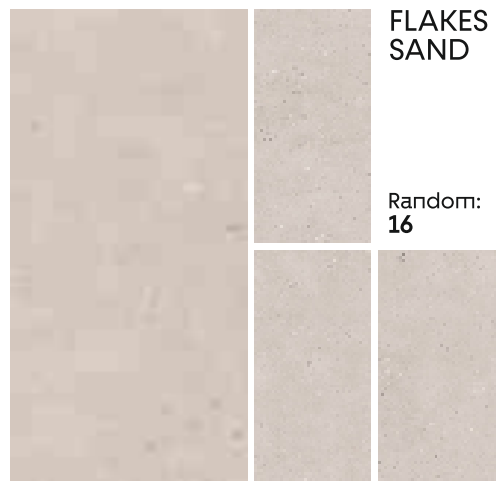

RESIDENTIAL

COMMERCIAL

WALL

FLOOR

300X600mm

300X
600mm