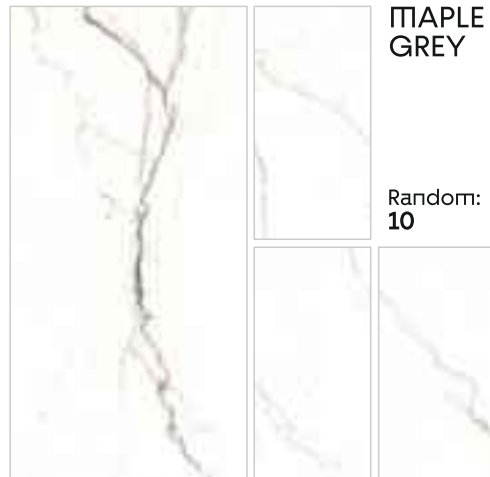

RESIDENTIAL

COMMERCIAL

WALL

FLOOR

300X600MM

300X
600MM